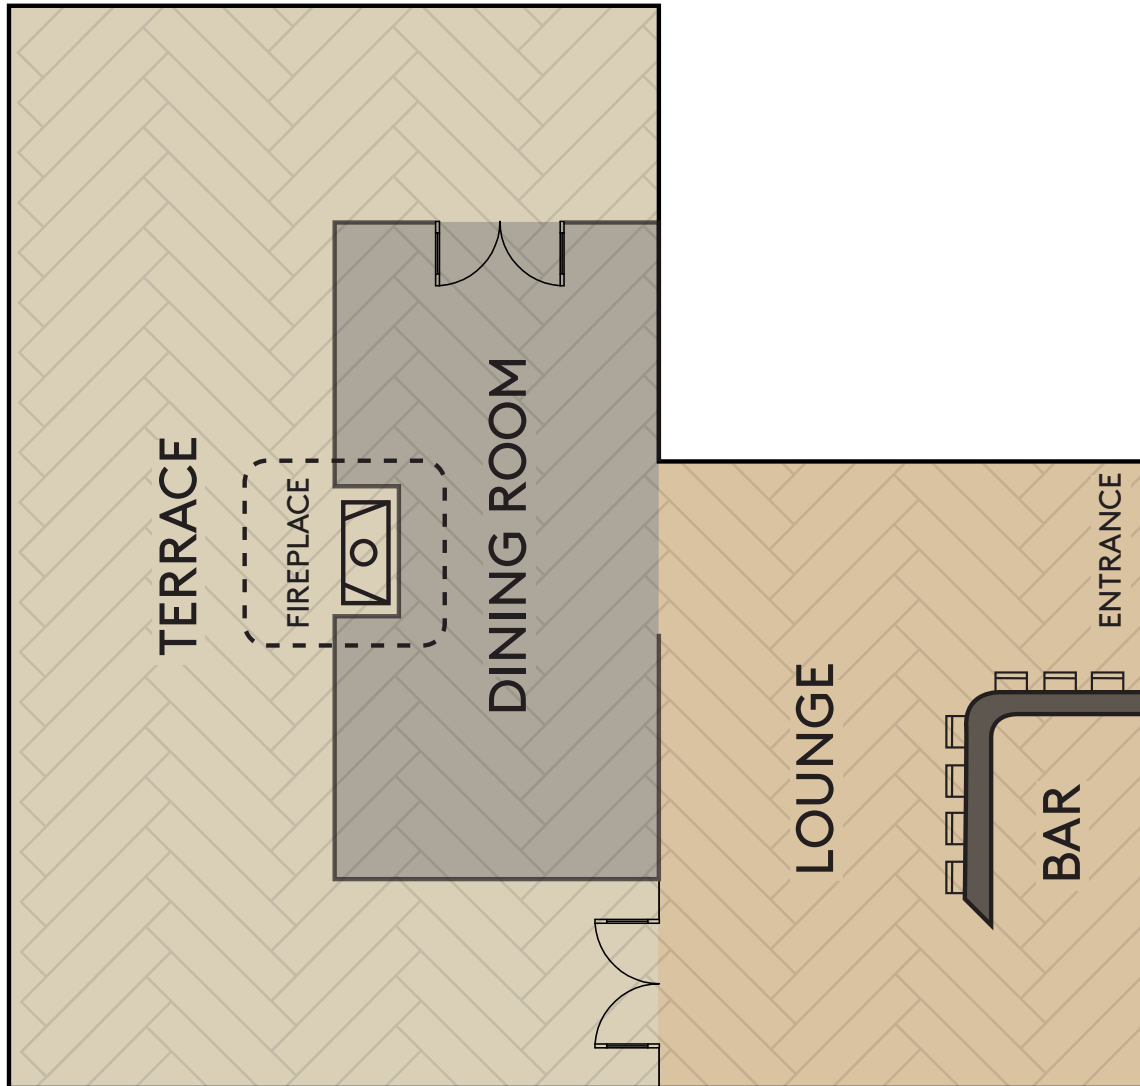

THE COTTAGE

THE LODGE
AT SPRUCE PEAK

| | Square Footage | Dimensions | Ceiling Height | Plated Seating | Reception |
|-------------|----------------|-------------|----------------|----------------|-----------|
| Terrace | 1,215 | 54' x 22.5' | 10' | 40 | 100 |
| Lounge | 720 | 24' x 30' | Vaulted | 25 | 60 |
| Dining Room | 465 | 15' x 31' | 10' | | |