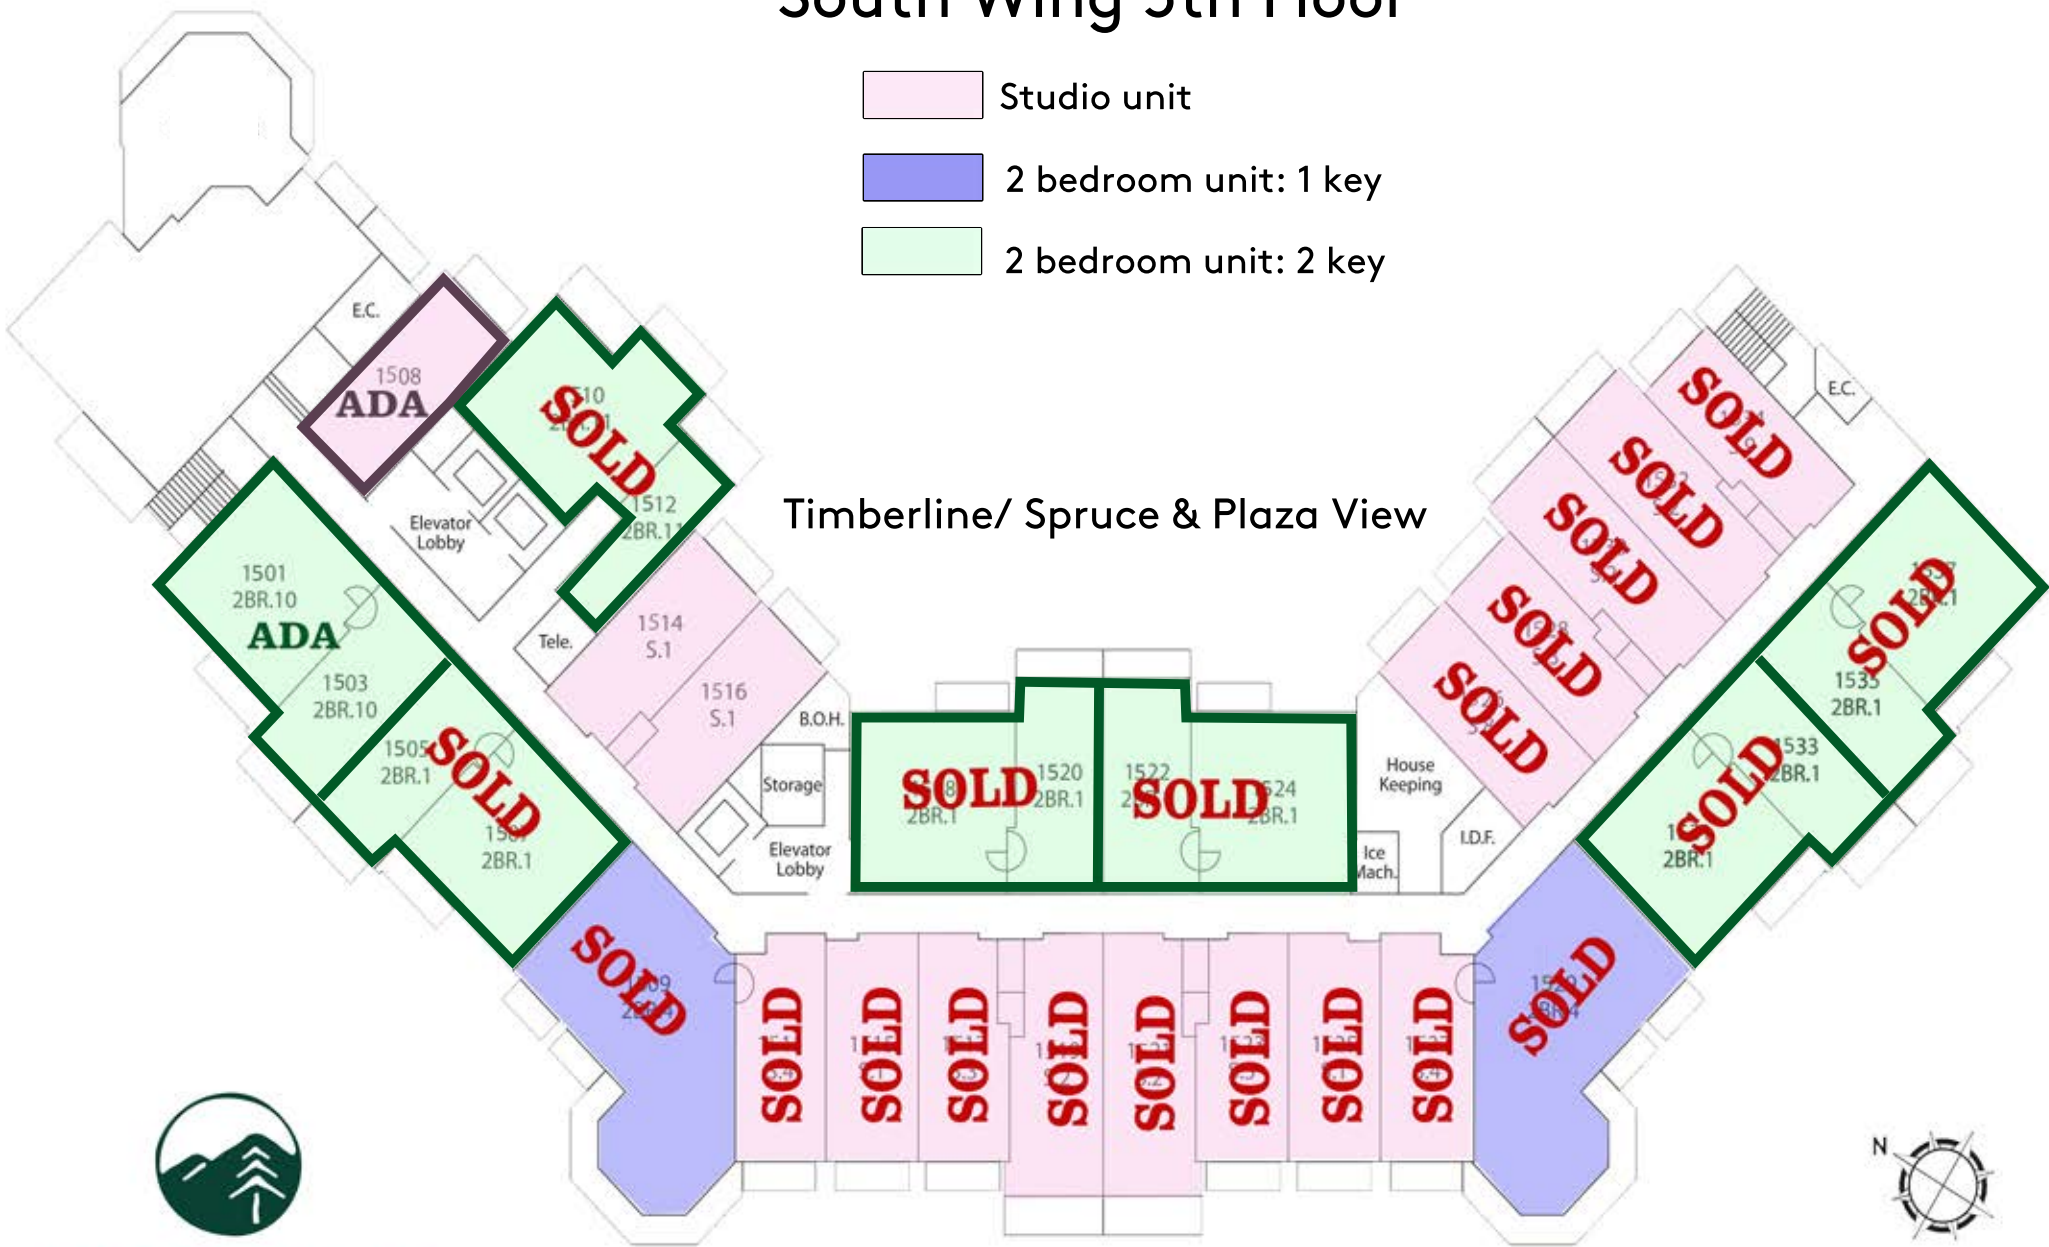

South Wing 5th Floor

- Studio unit
- 2 bedroom unit: 1 key
- 2 bedroom unit: 2 key

Ridgeline/Mansfield View