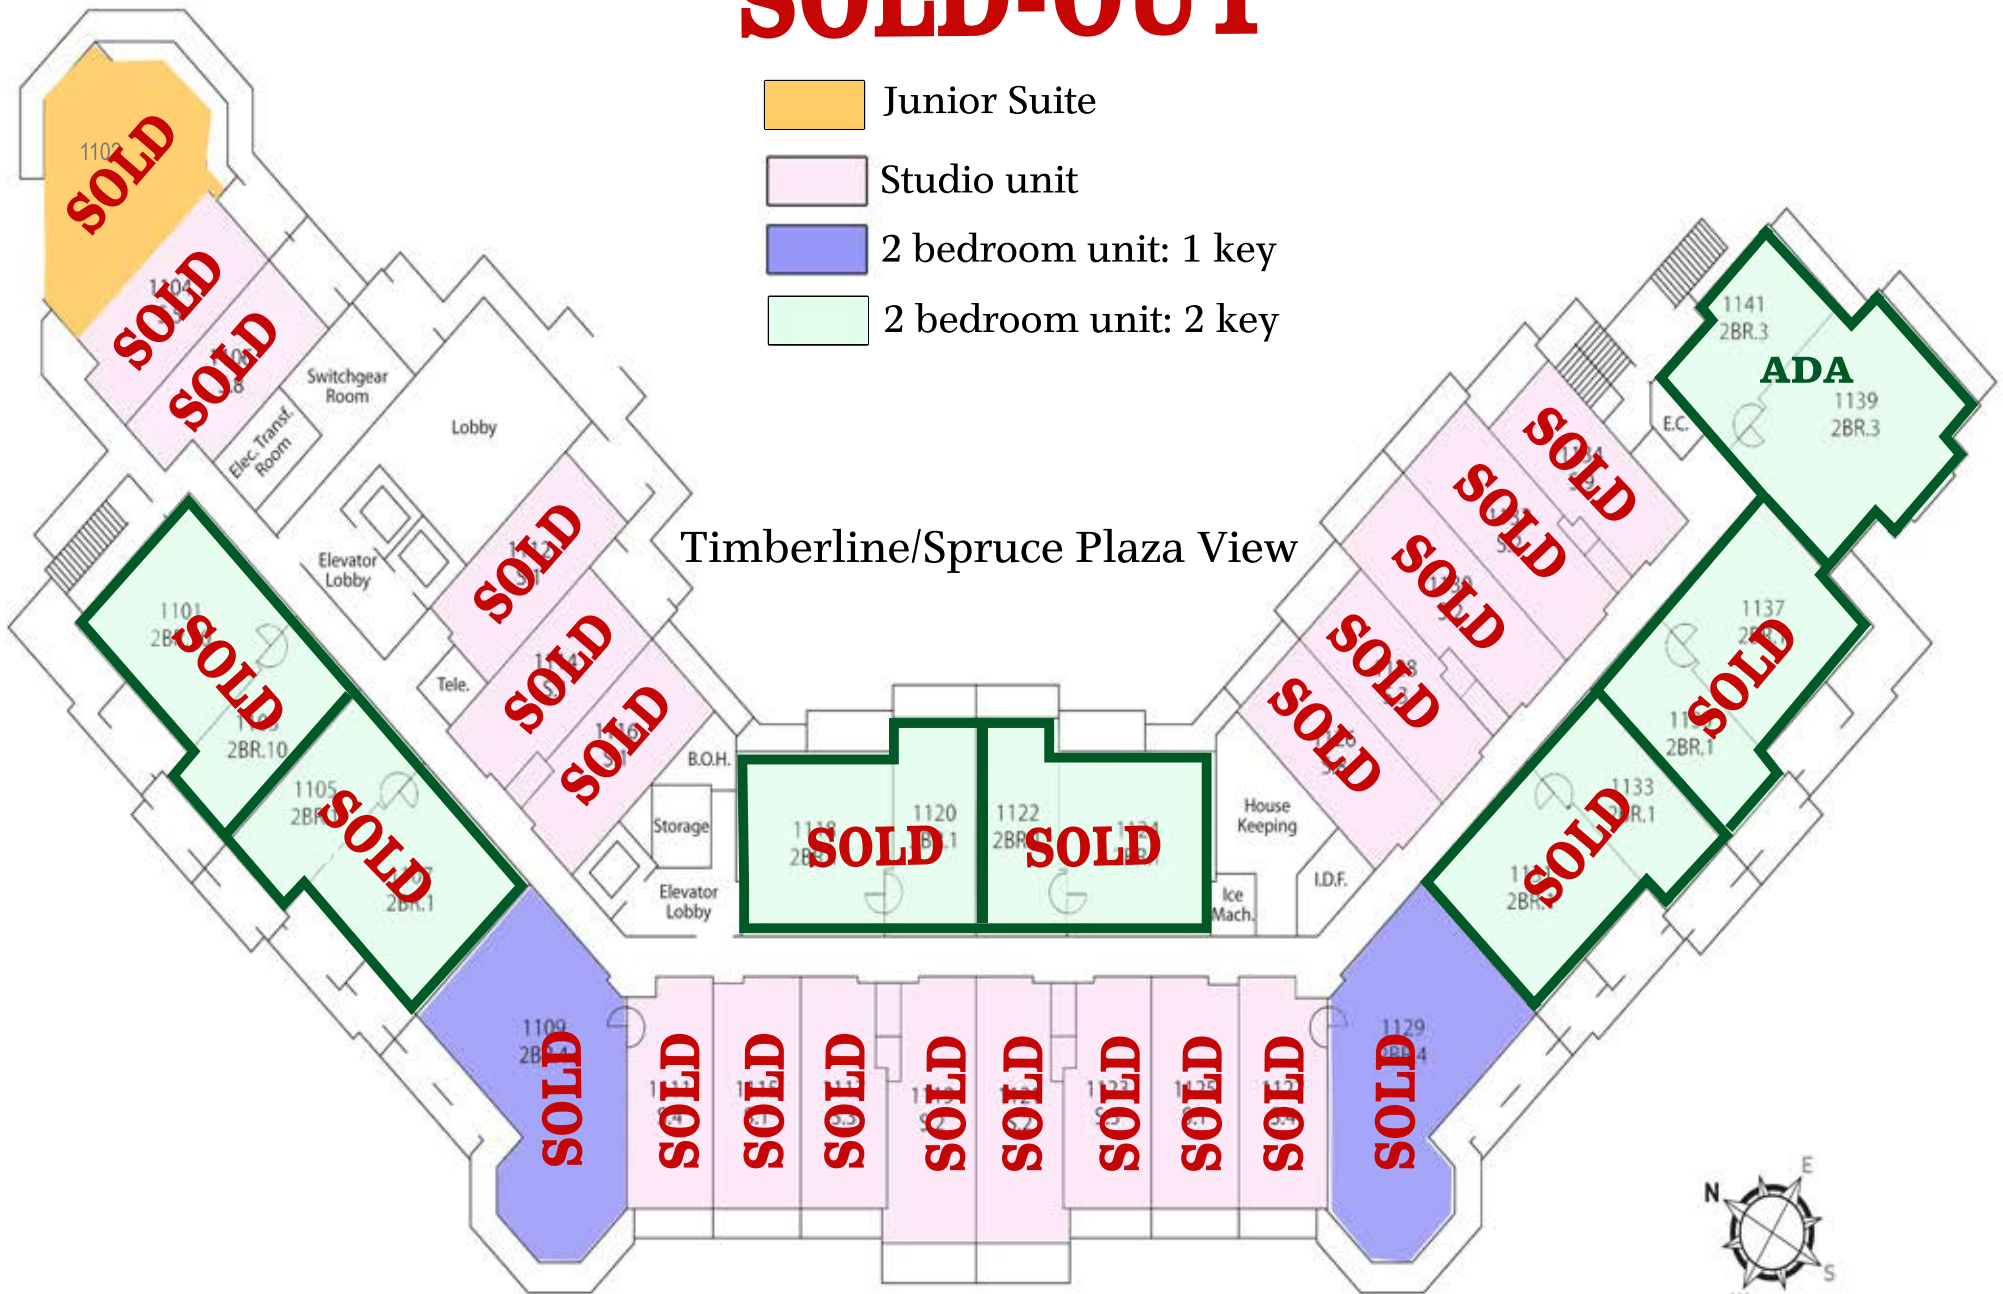

# South Wing 1st Floor

## SOLD-OUT

-  Junior Suite
-  Studio unit
-  2 bedroom unit: 1 key
-  2 bedroom unit: 2 key

Timberline/Spruce Plaza View

Ridgeline/Mansfield View