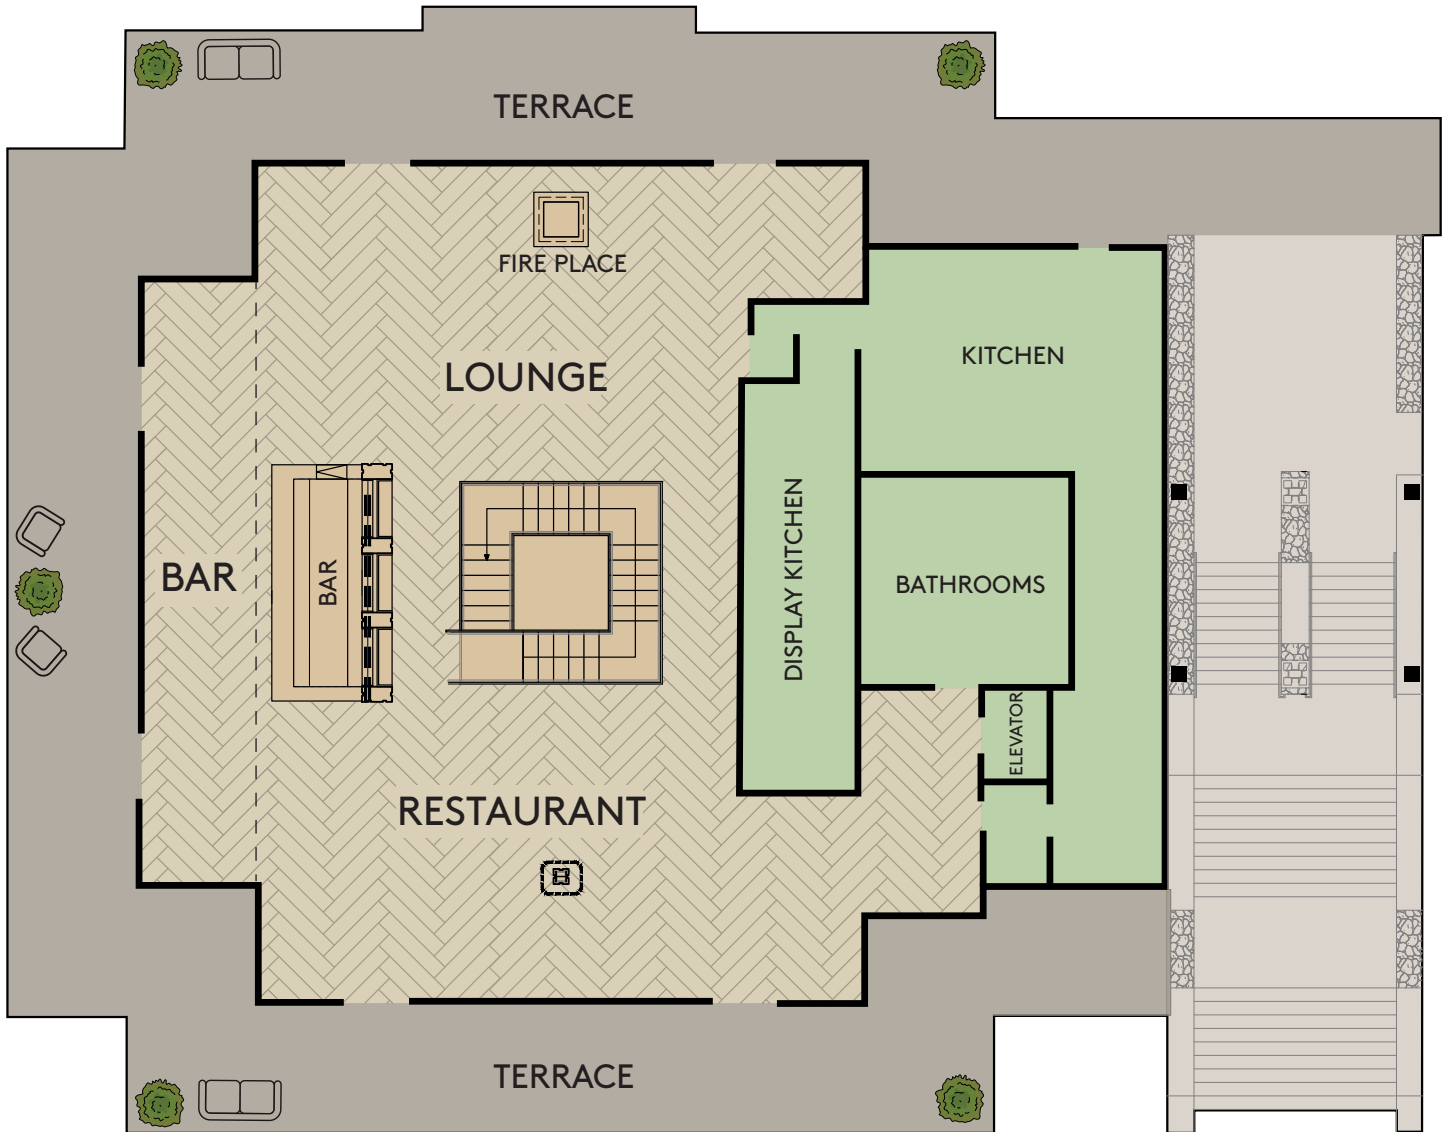

ALPINE CLUBHOUSE

| | Square Footage | Dimensions | Ceiling Height | Plated Seating | Reception |
|------------|----------------|------------|----------------|----------------|-----------|
| Bar | 531 | 9' x 59' | 9' | N/A | 120 |
| Lounge | 1,770 | 30' x 59' | 9' | N/A | |
| Restaurant | 1,770 | 30' x 59' | 9' | 50 | |