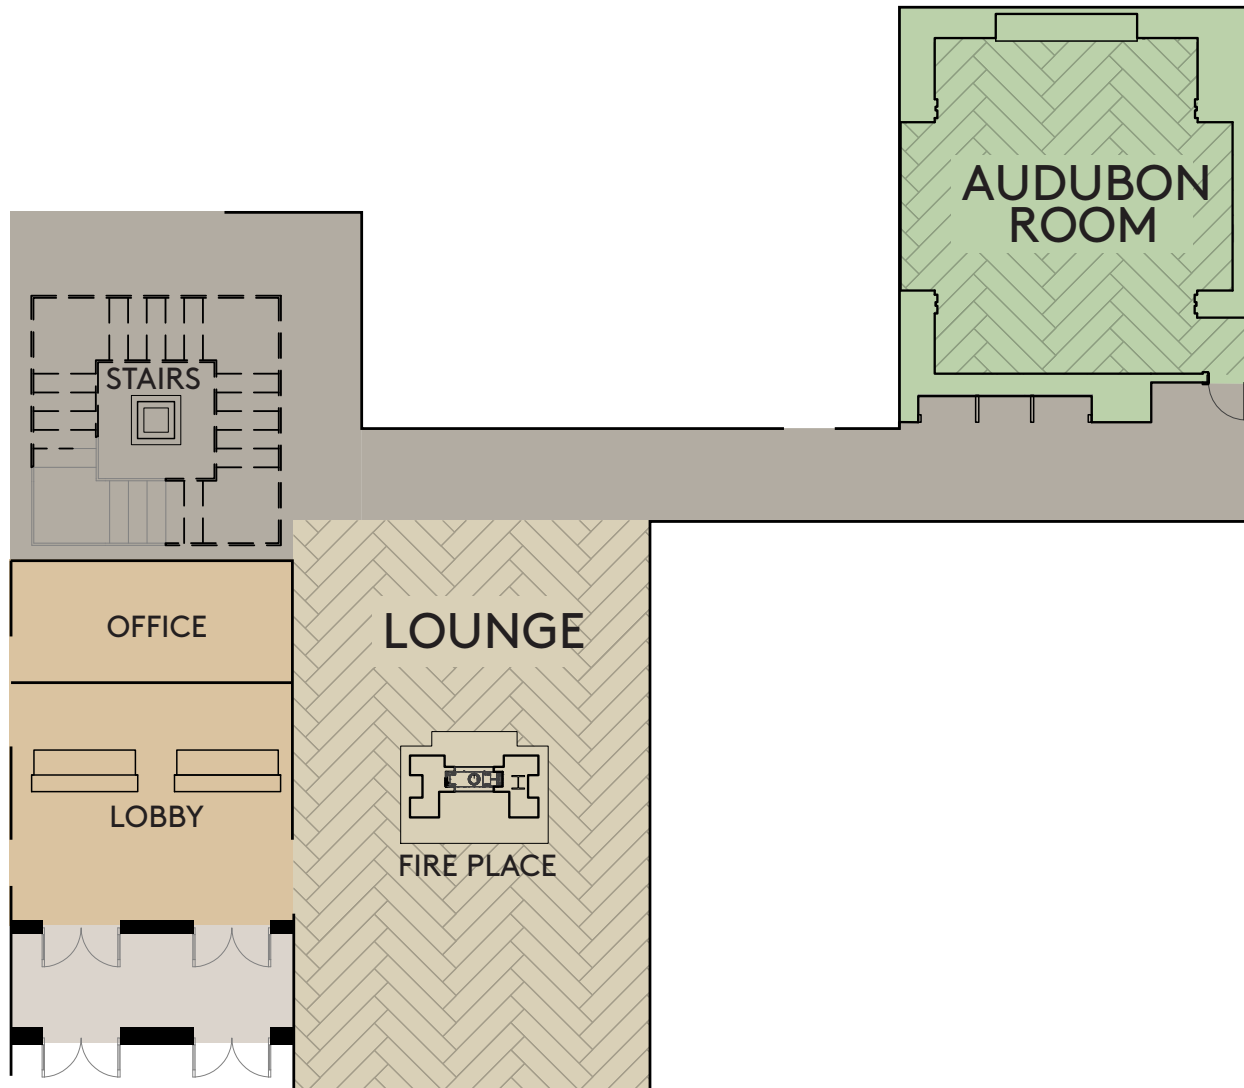

ALPINE CLUBHOUSE

Meeting Room	Square Footage	Dimensions	Ceiling Height	Board Room
Alpine Clubhouse Lounge	1,456	28' x 52'	9.5'	N/A
Audubon Room	520	26' x 20'	9.5'	14