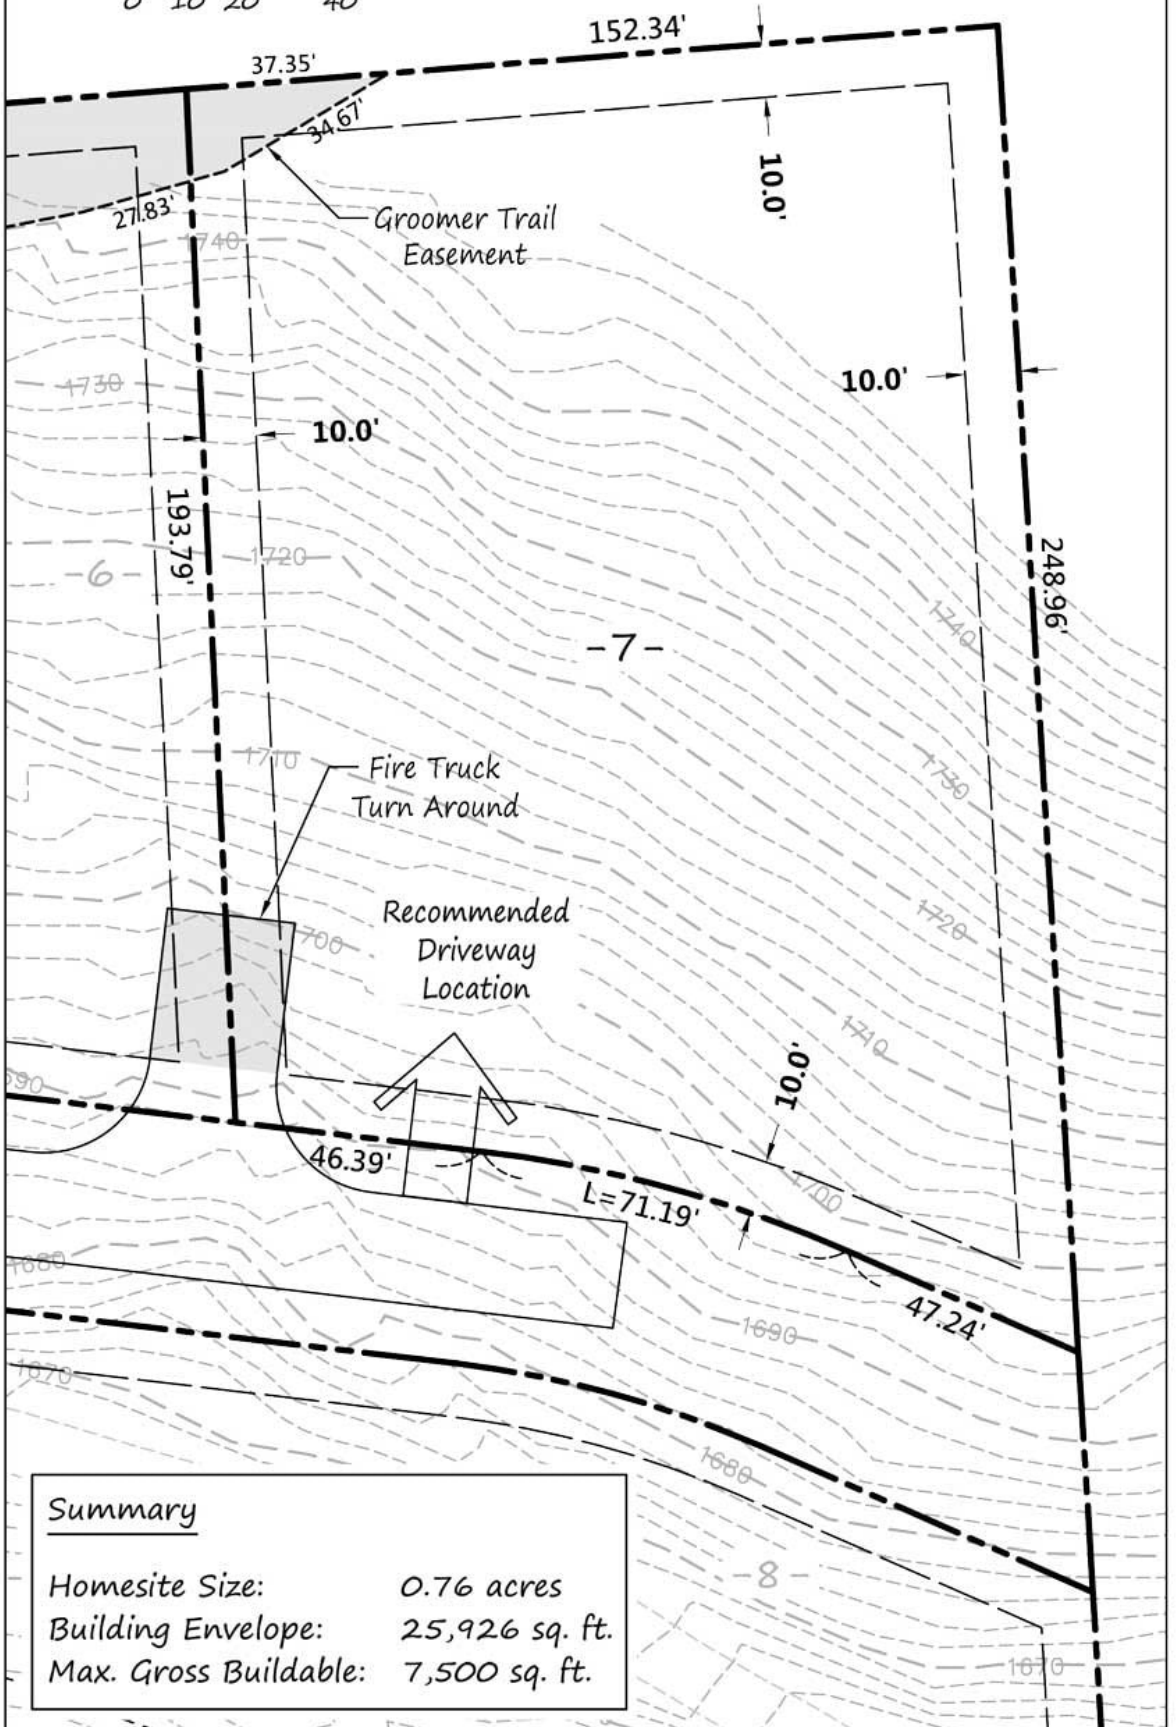

Homesite #7

Approximate Scale in Feet

Summary

Homesite Size:	0.76 acres
Building Envelope:	25,926 sq. ft.
Max. Gross Buildable:	7,500 sq. ft.