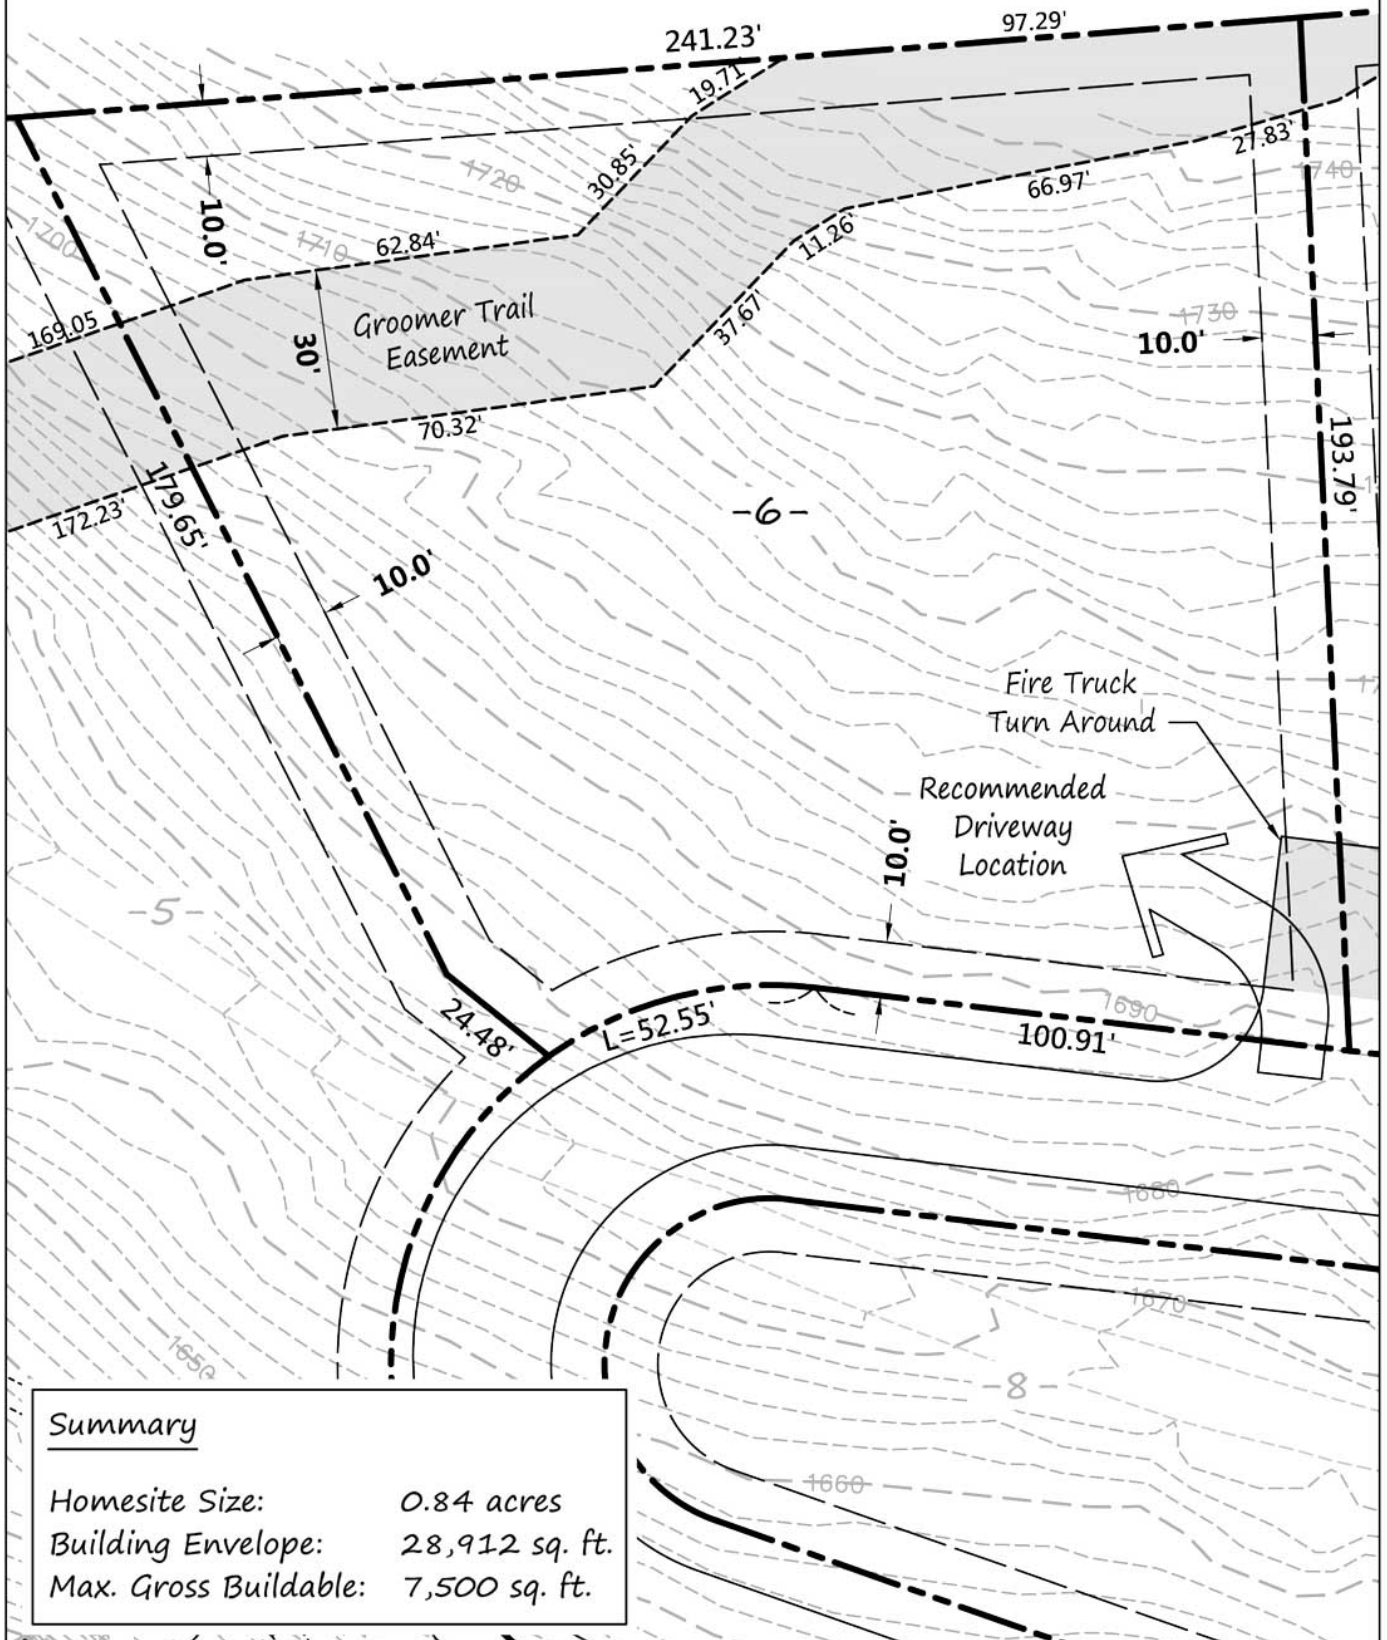

Homesite #6

Approximate Scale in Feet

Summary	
Homesite Size:	0.84 acres
Building Envelope:	28,912 sq. ft.
Max. Gross Buildable:	7,500 sq. ft.