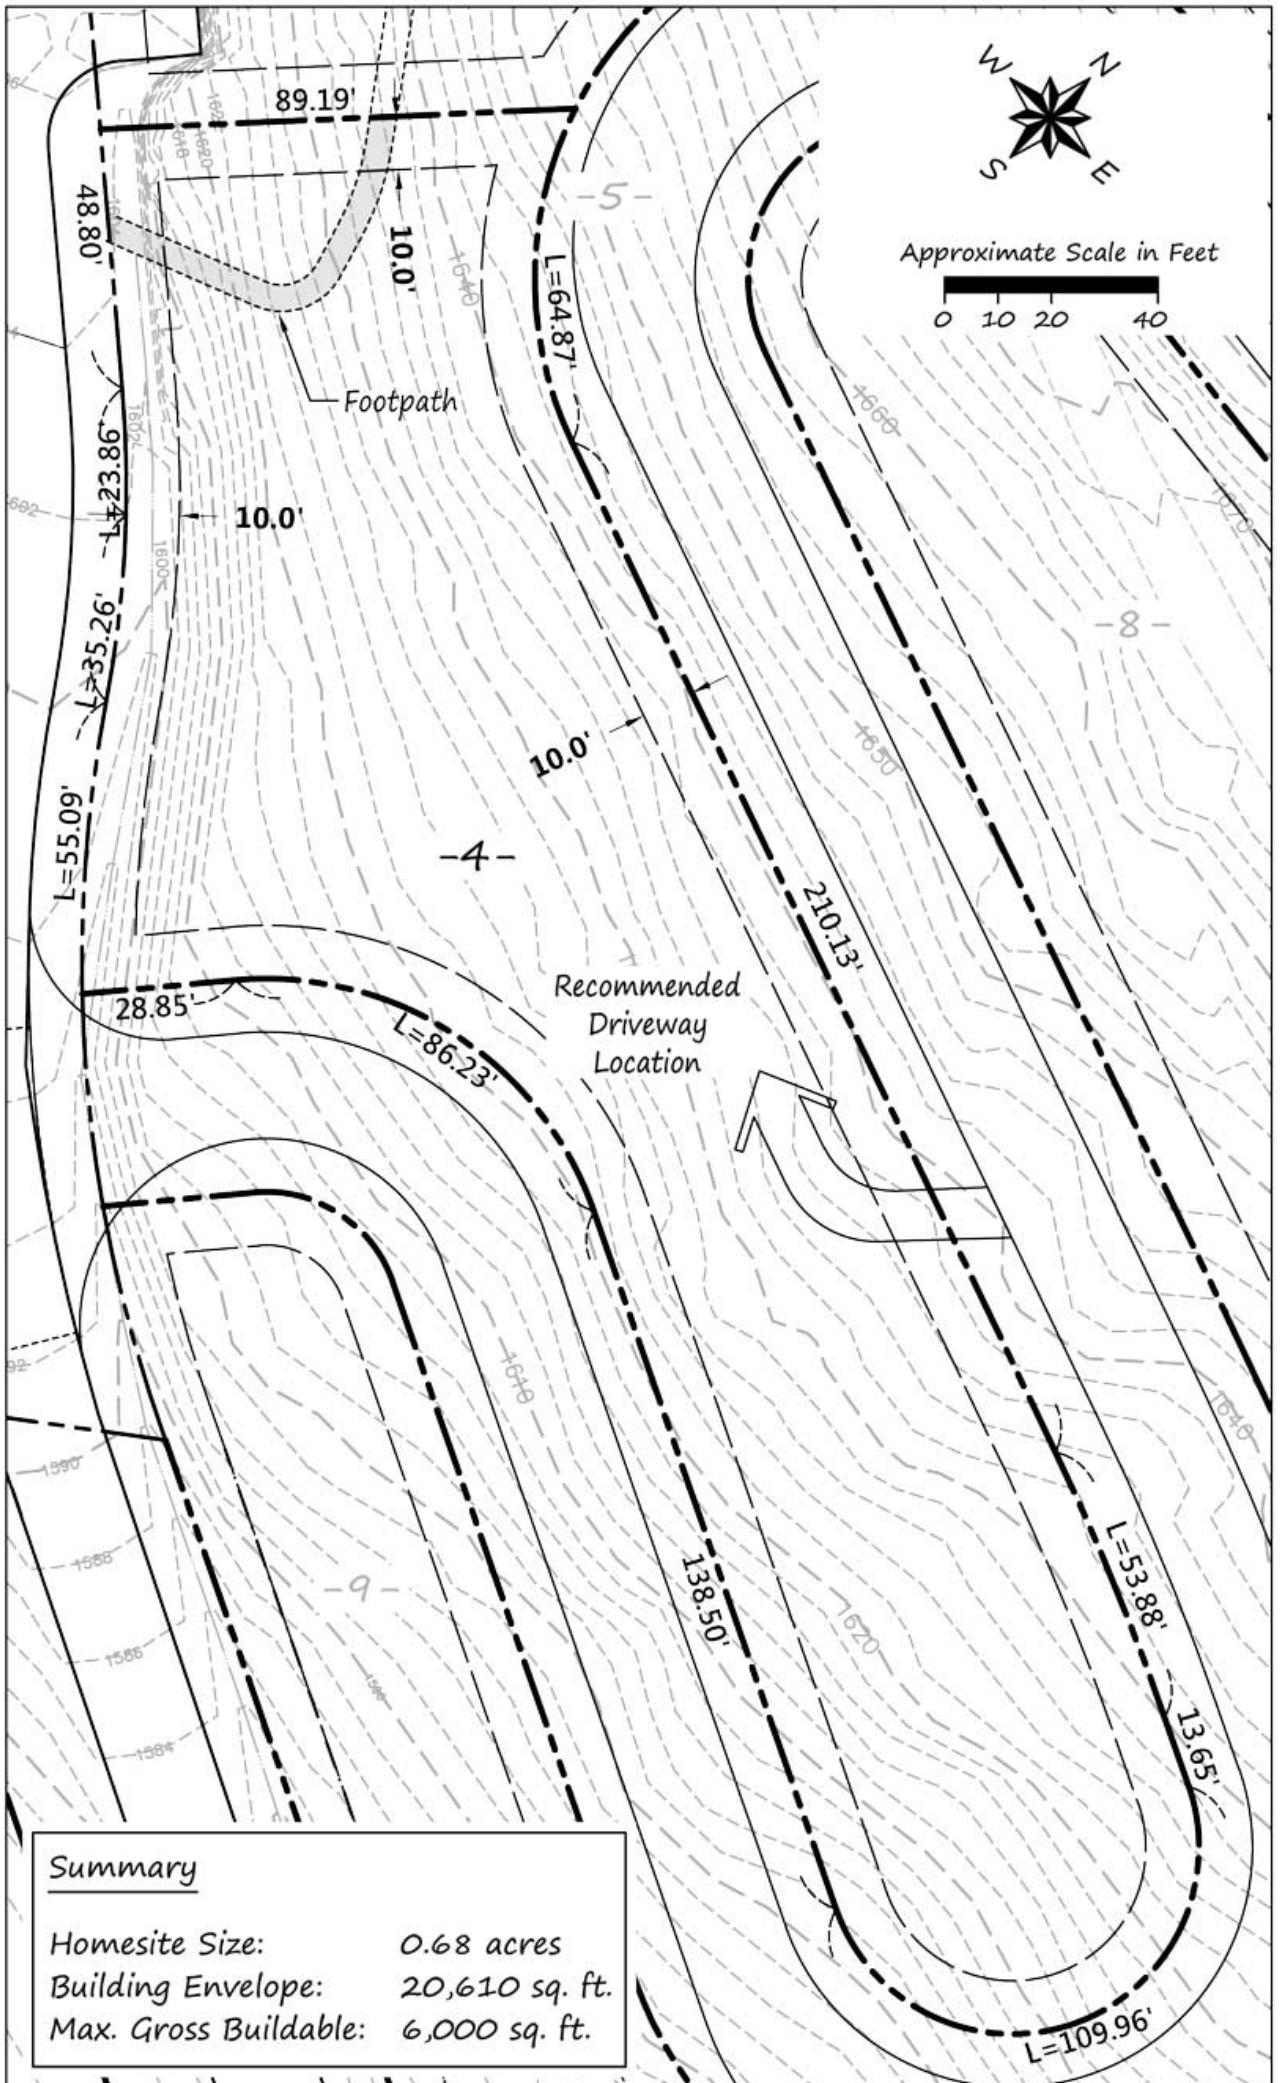

Homesite #4

Summary

Homesite Size: 0.68 acres
 Building Envelope: 20,610 sq. ft.
 Max. Gross Buildable: 6,000 sq. ft.