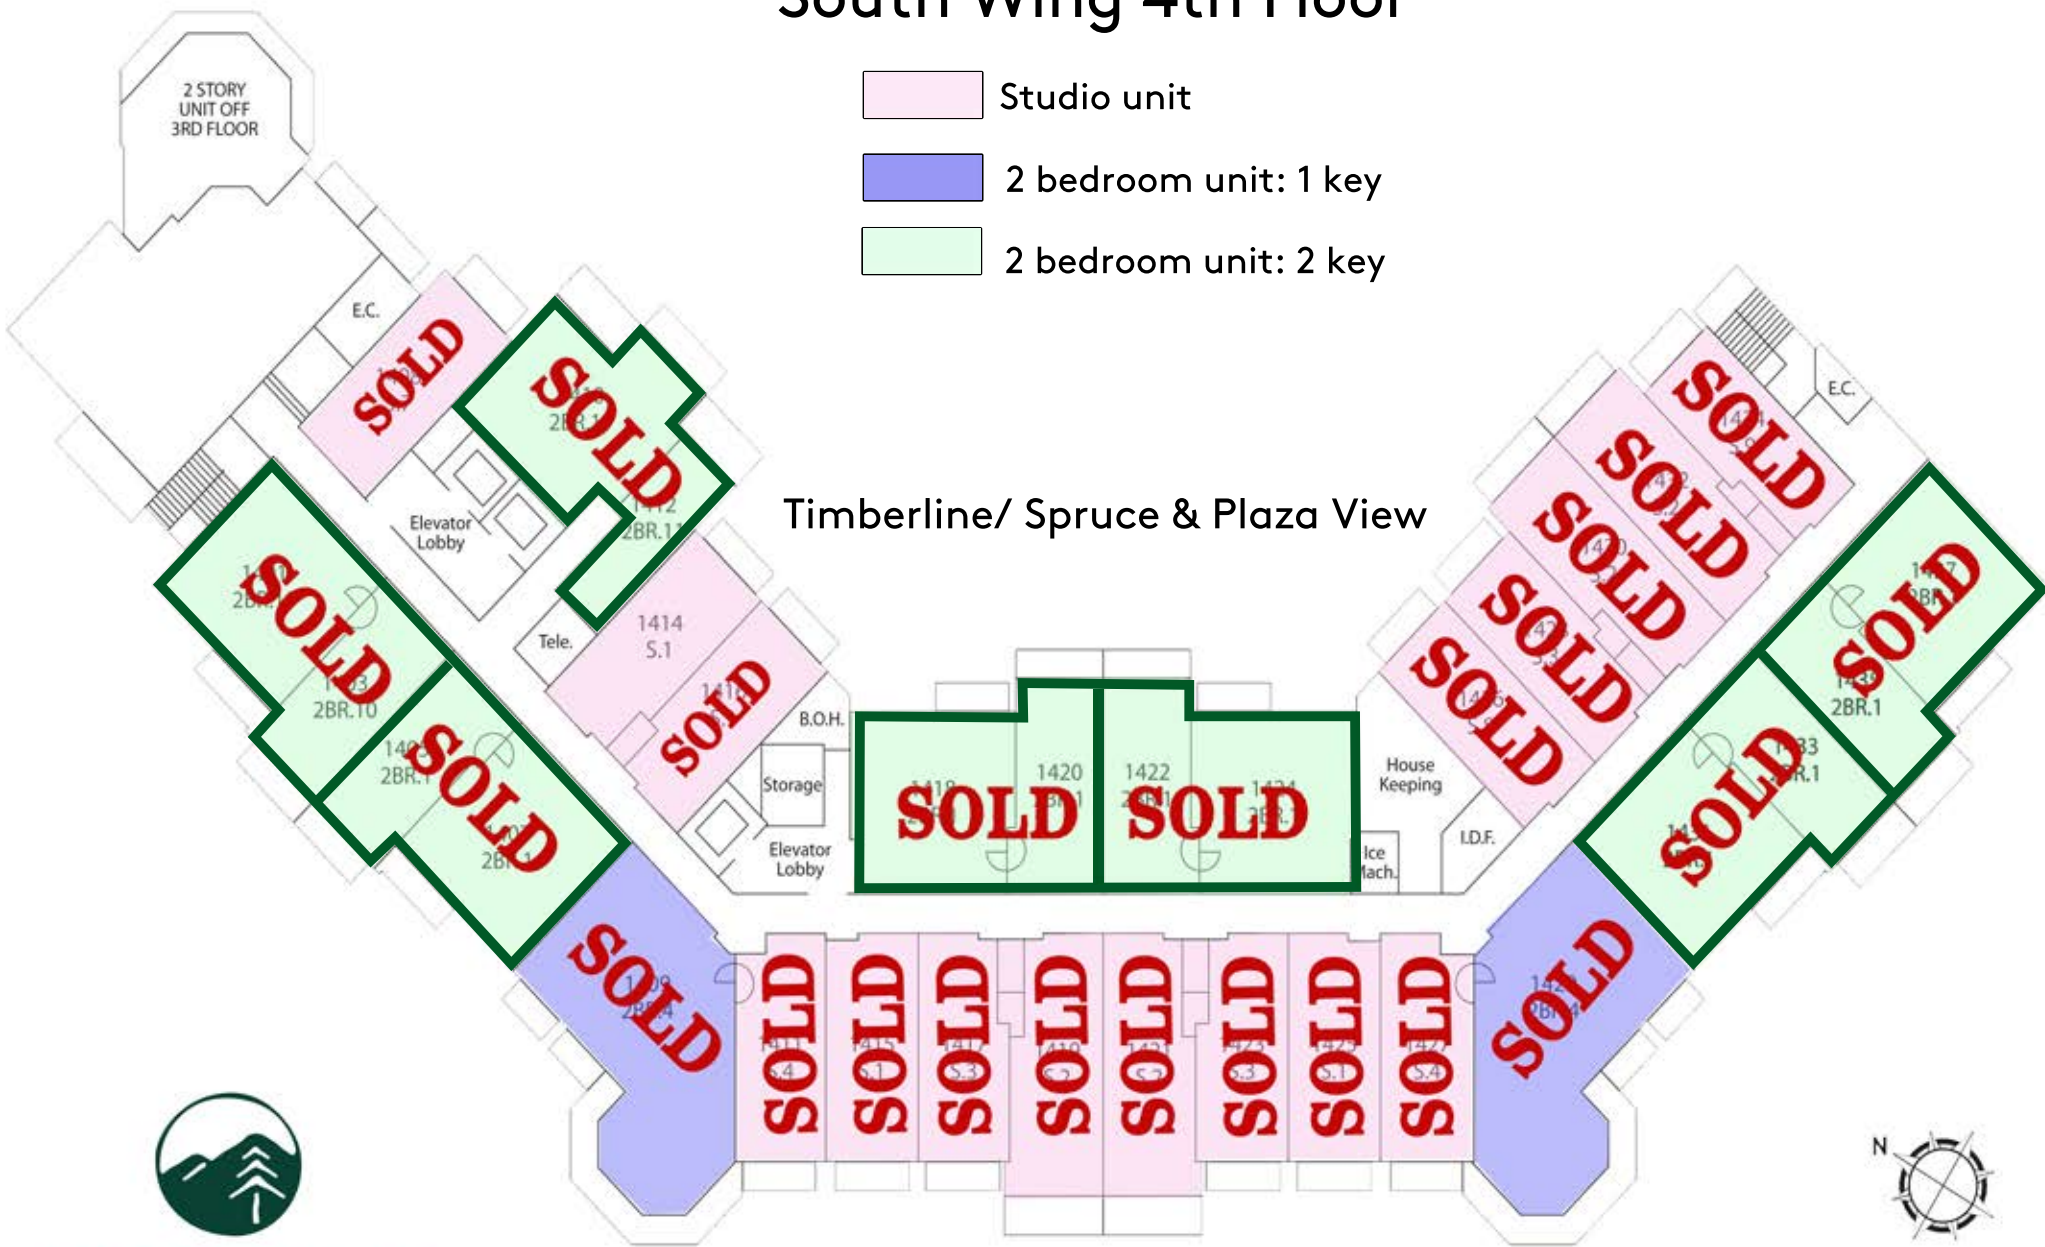

South Wing 4th Floor

- Studio unit
- 2 bedroom unit: 1 key
- 2 bedroom unit: 2 key

Ridgeline/Mansfield View