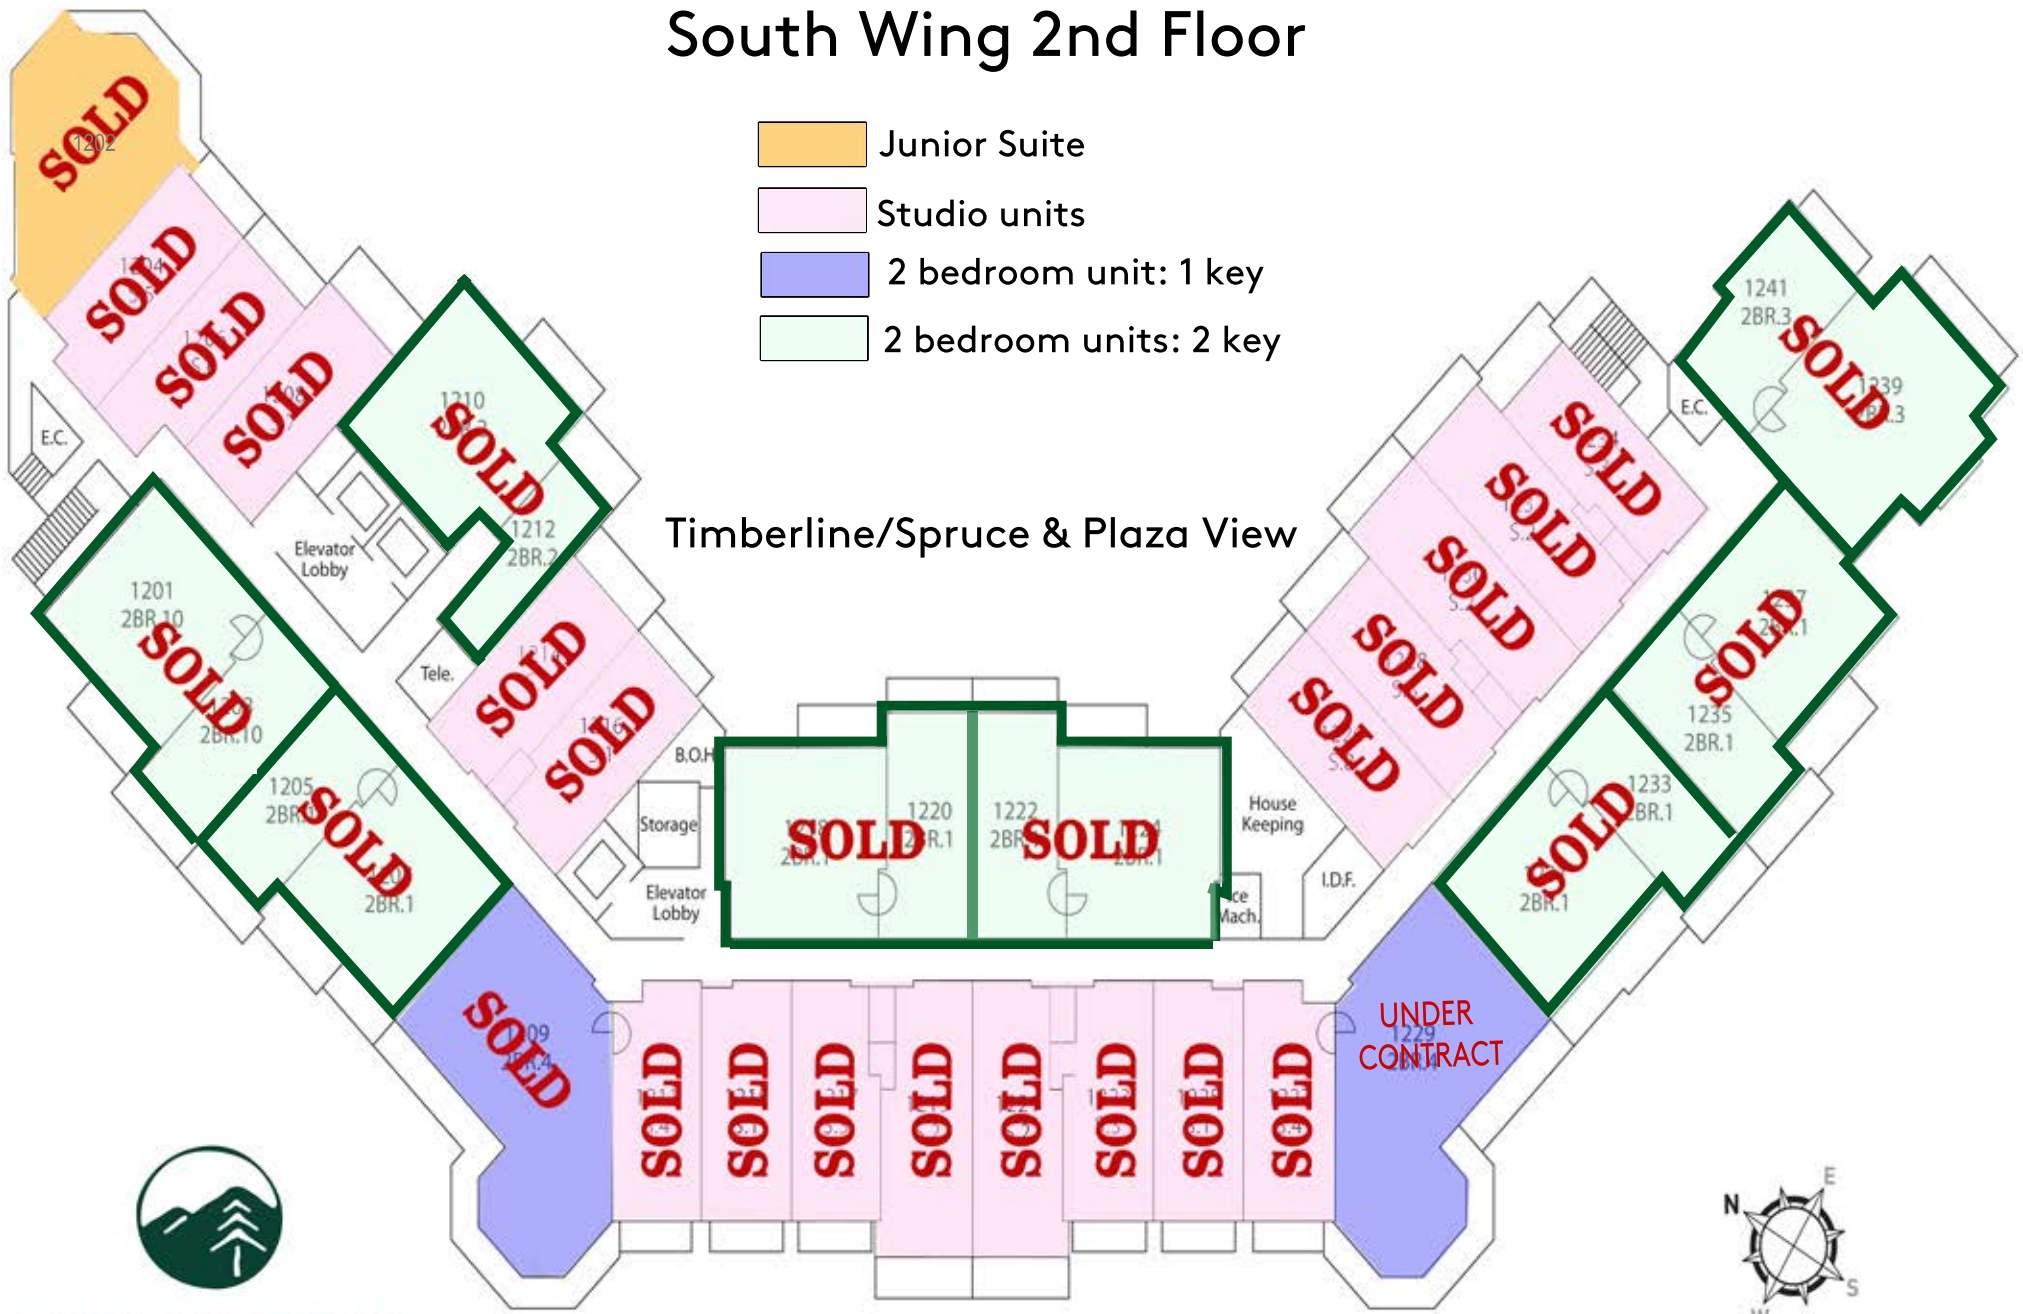

South Wing 2nd Floor

- Junior Suite
- Studio units
- 2 bedroom unit: 1 key
- 2 bedroom units: 2 key

Timberline/Spruce & Plaza View

Ridgeline/Mansfield View

SPRUCE PEAK
REAL ESTATE