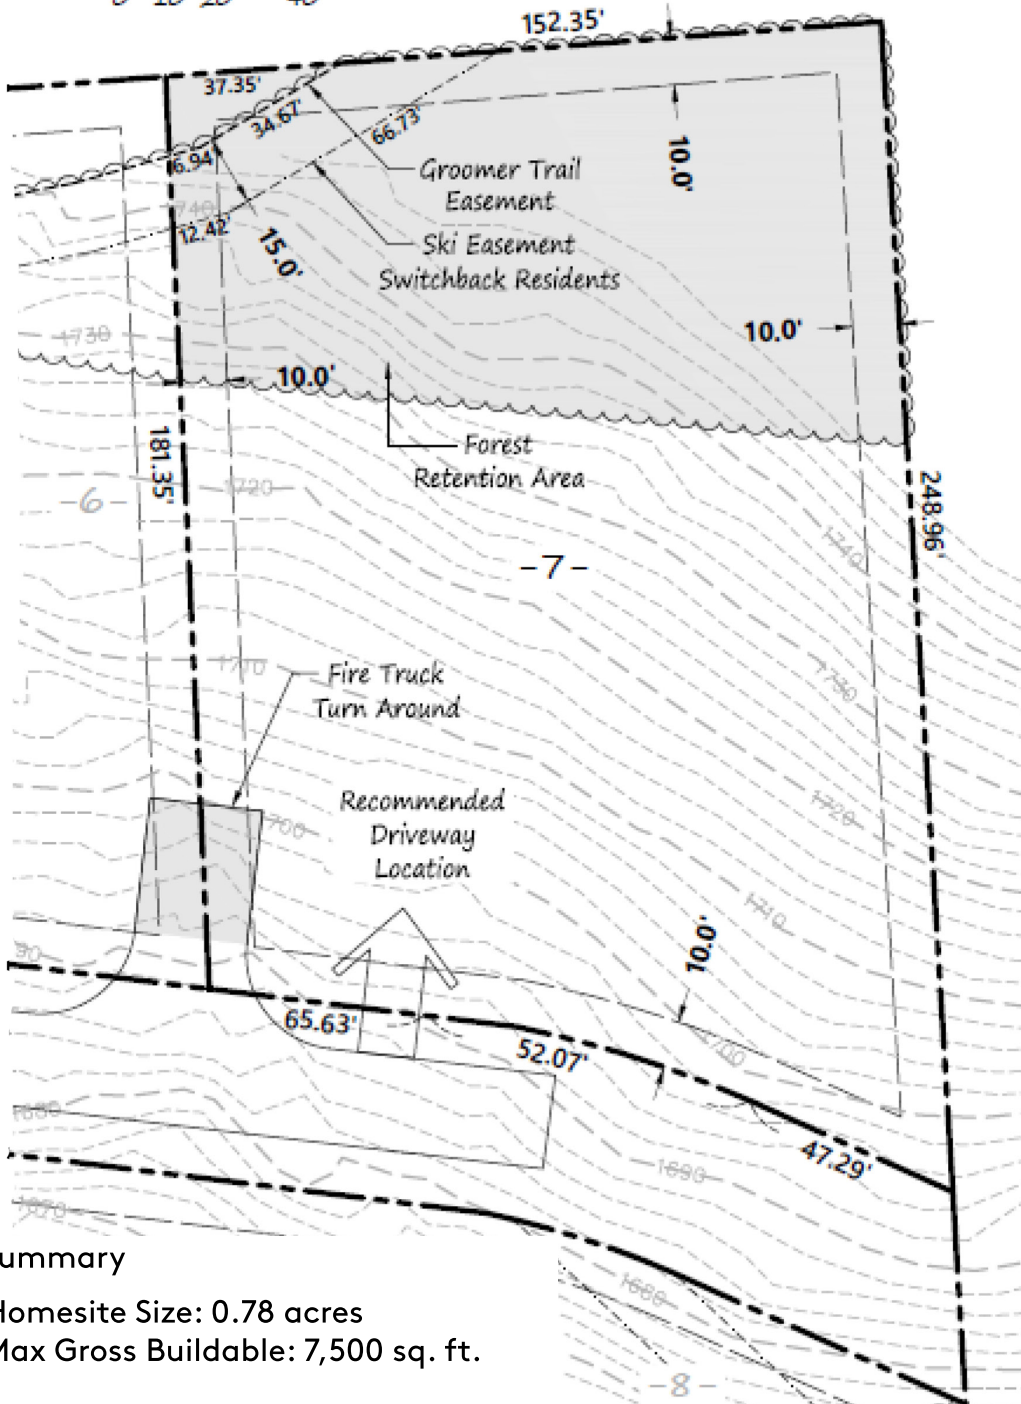

### Homesite #7

#### Key Plan

Approximate Scale in Feet

#### Summary

Homesite Size: 0.78 acres

Max Gross Buildable: 7,500 sq. ft.

#### Legend

	Lot Boundary
	Building Envelope
	Easement
	Forest Retention Area