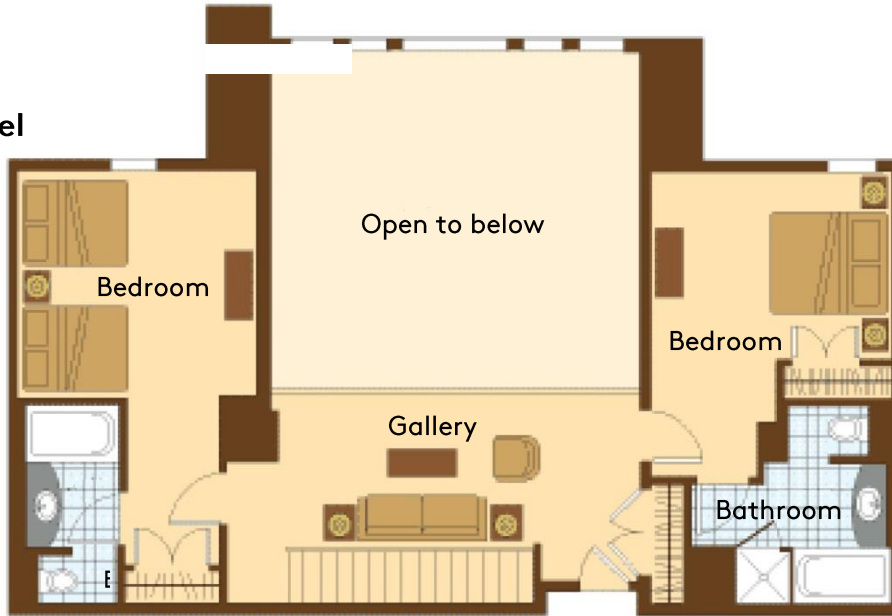

PENTHOUSE RESIDENCE- FRACTIONAL

TYPICAL FOUR-BEDROOM FLOORPLAN

Approximately 3,050 sq. ft. on two levels

Second Level

Main Level

SPRUCE PEAK
REAL ESTATE