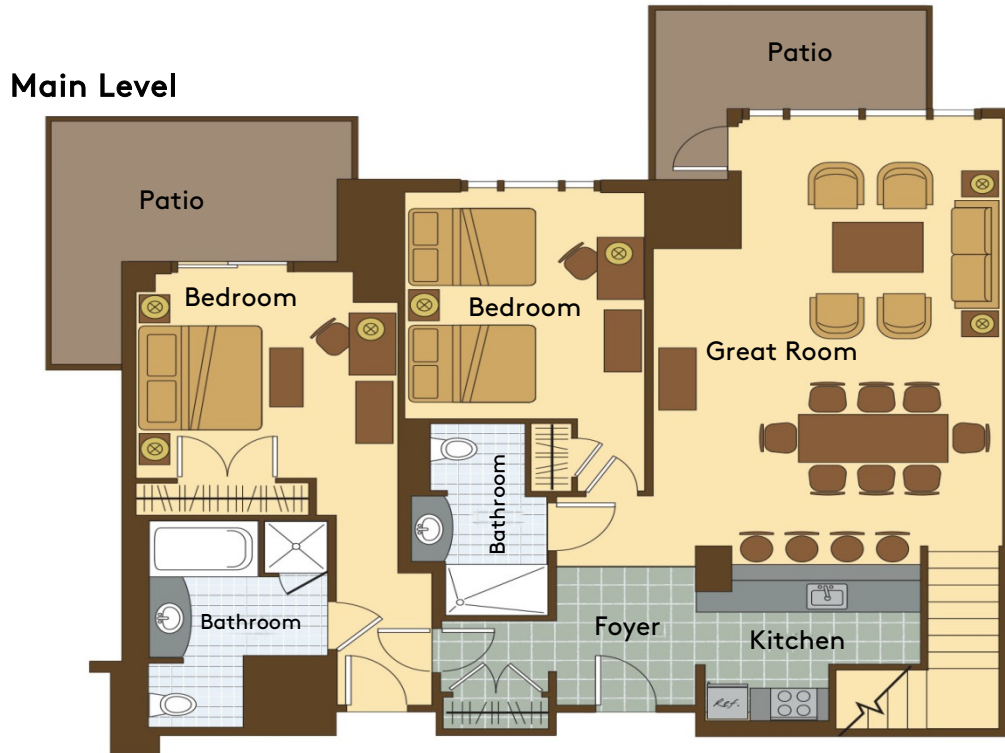

PENTHOUSE RESIDENCE- FRACTIONAL

TYPICAL THREE-BEDROOM FLOORPLAN

Approximately 2,300 sq. ft. on two levels

Second Level

SPRUCE PEAK
REAL ESTATE