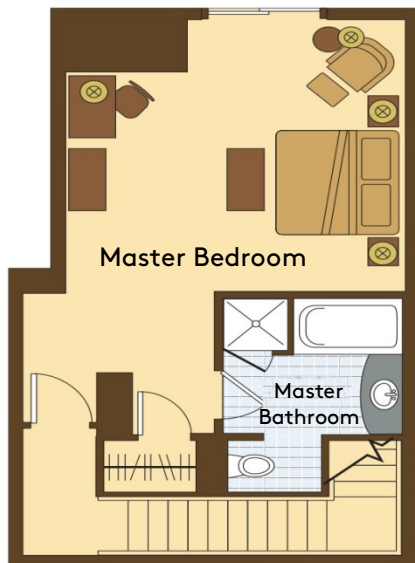

PENTHOUSE RESIDENCE- FRACTIONAL

TYPICAL THREE-BEDROOM FLOORPLAN

Approximately 2,300 sq. ft. on two levels

Second Level

SPRUCE PEAK
REAL ESTATE