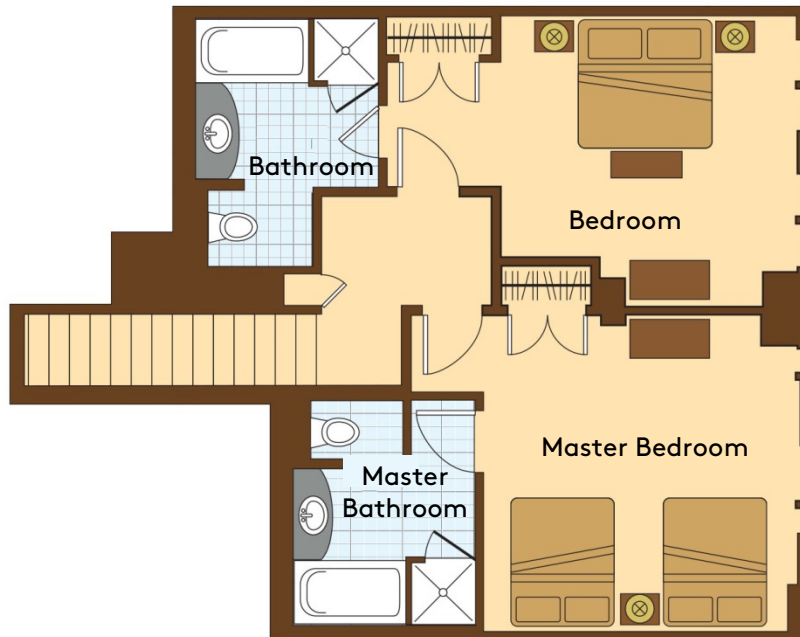

PENTHOUSE RESIDENCE- FRACTIONAL

TYPICAL TWO-BEDROOM FLOORPLAN

Approximately 1,975 sq. ft. on two levels

Main Level

Second Level

SPRUCE PEAK  
REAL ESTATE

Furniture layout and room dimensions subject to change. Rendering is an artist's interpretation only.