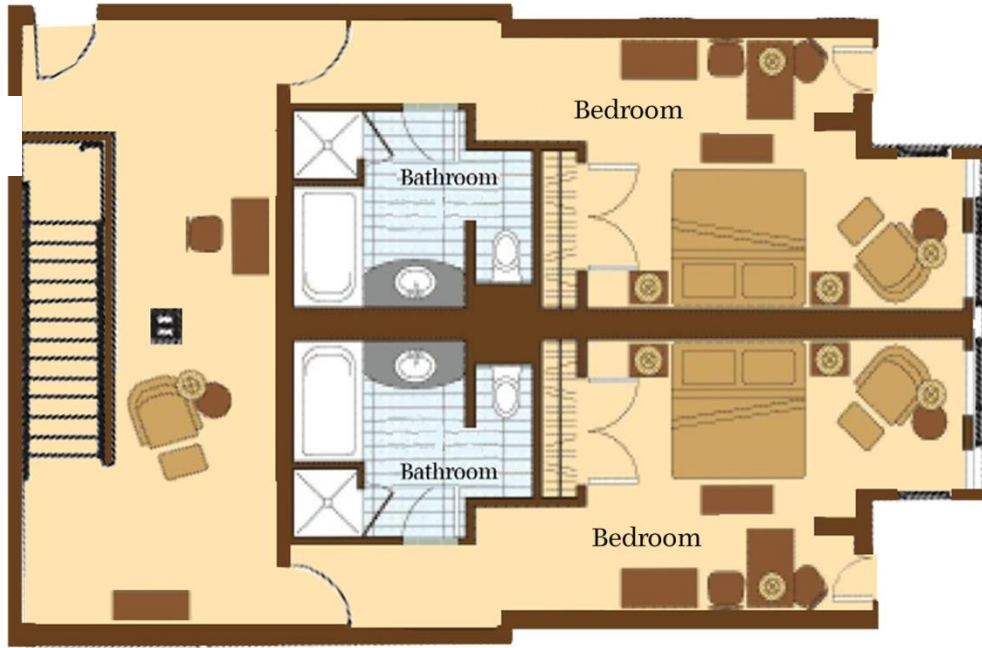

THE PINNACLE RESIDENCES

530 FOUR-BEDROOM PINNACLE FLOORPLAN

Approximately 3,350 sq. ft. on two levels

Second Level

Main Level

SPRUCE PEAK
AT STOWE

Furniture layout and room dimensions subject to change. Rendering is an artist's interpretation only.