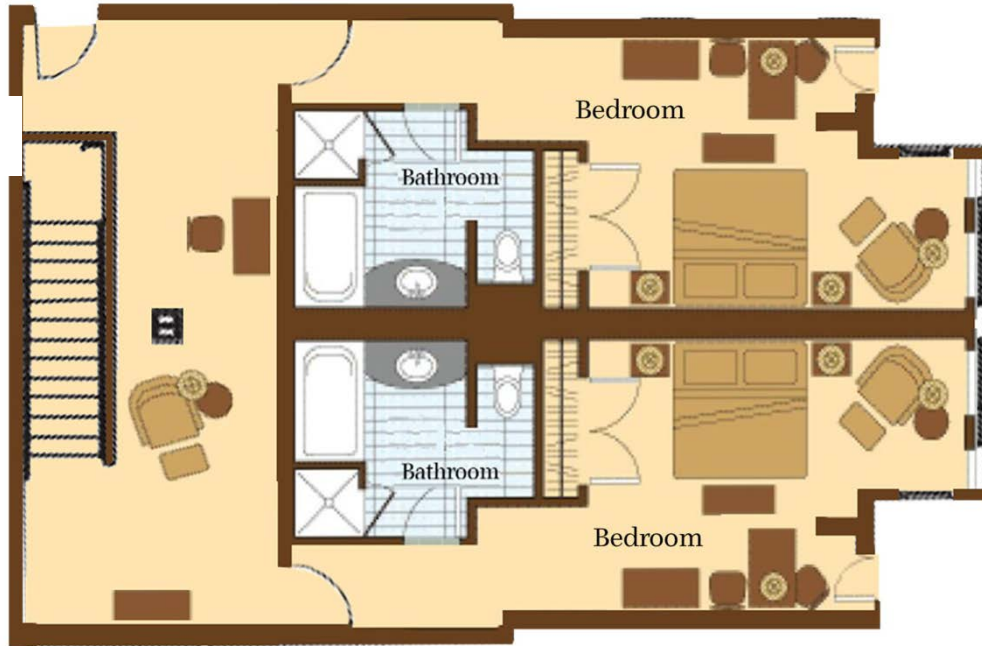

THE PENTHOUSE RESIDENCES- FIXED WEEK

530 FOUR-BEDROOM FLOORPLAN

Approximately 3,350 sq. ft. on two levels

Second Level

Main Level

SPRUCE PEAK
REAL ESTATE