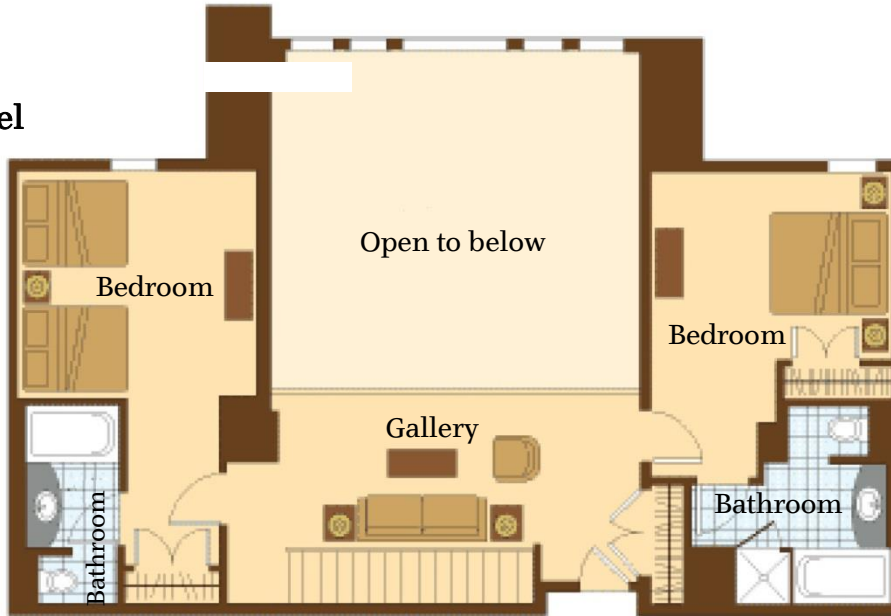

THE PINNACLE RESIDENCES

508 FOUR-BEDROOM PINNACLE FLOORPLAN

Approximately 3,139 sq. ft. on two levels

Second Level

Main Level

SPRUCE PEAK
AT STOWE

Furniture layout and room dimensions subject to change. Rendering is an artist's interpretation only.