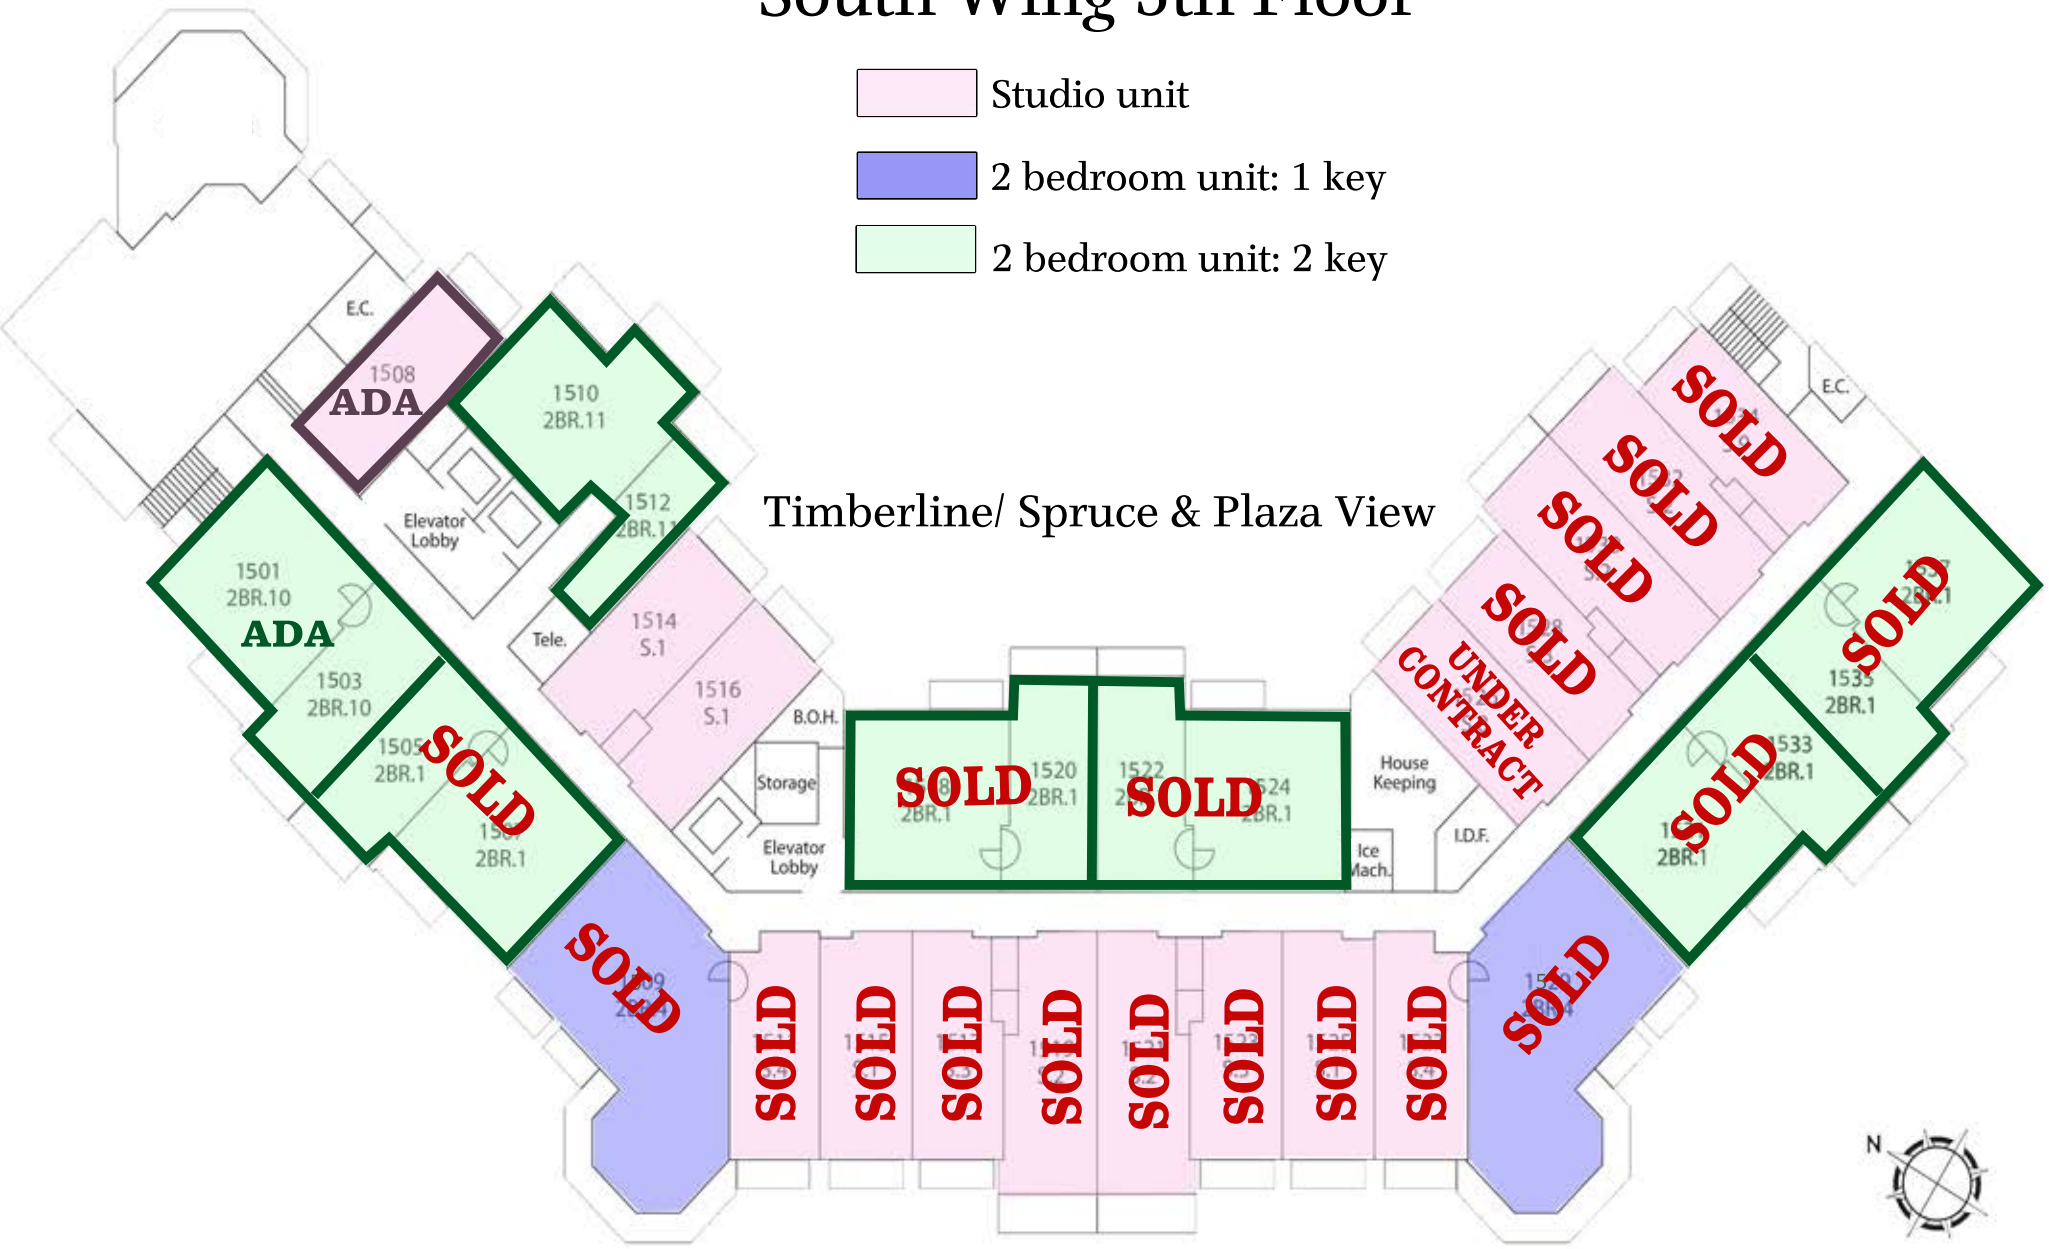

South Wing 5th Floor

- Studio unit
- 2 bedroom unit: 1 key
- 2 bedroom unit: 2 key

Timberline/ Spruce & Plaza View

Ridgeline/ Mansfield Views