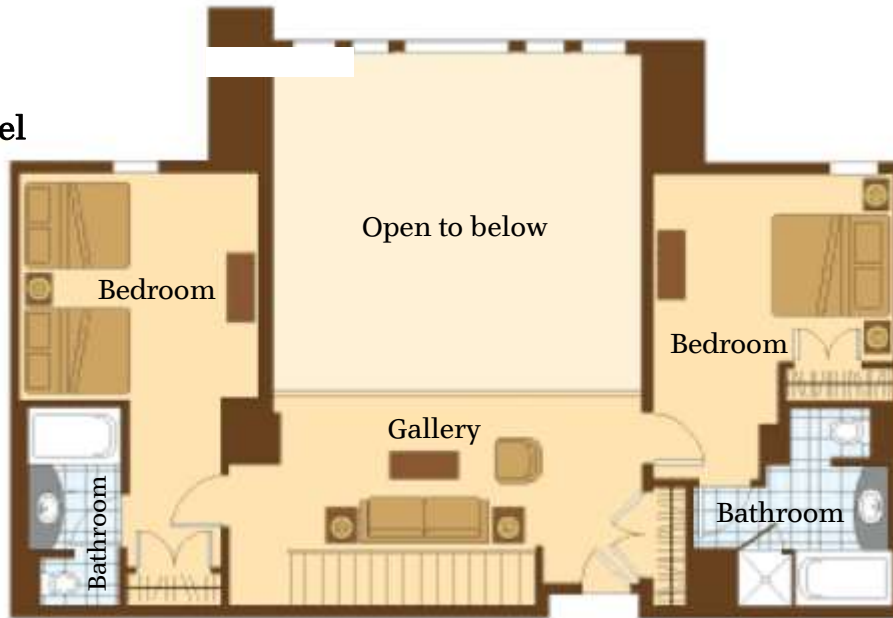

FRONT FOUR PRIVATE RESIDENCE

TYPICAL FOUR-BEDROOM FLOORPLAN

Approximately 3,050 sq. ft. on two levels

Second Level

Main Level

SPRUCE PEAK
AT STOWE